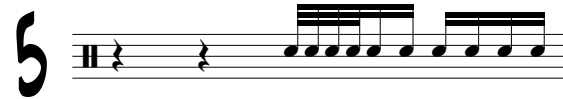

7 MATT CAMERON INSPIRED FILLS

WWW.BANGTHEDRUMSCHOOL.COM

KEY

SNARE BASS HI-TOM FLOOR TOM